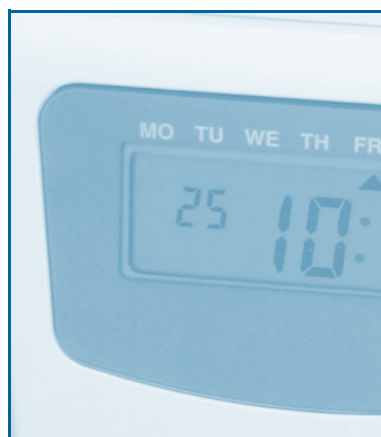

AMANO[®]

BX1600
BX1600
BX1600

BX1600 – Time recorder

*Fully electronic time recorder,
lockable, strong synthetic covering,
easy to use and program, compact
construction.*

Main features:

*Irregular print mark and automatic
column shift.*

BX1600 BX1600 BX1600

AMANO®

Features

- fully electronic time recorder with large, easy-to-read digital clock face
- ergonomically shaped slot for timecards with anti-dust lid
- silent time adjustment
- Quartz clock with an accuracy of ± 3 sec/week
- Soundless matrix printer
- Automatic time card feeding capability
- Maintenance of program data during power failure
- Calendar with automatic date adjustment
- automatic adjustment for daylight saving time
- programmable day switch
- programmable IN/OUT printing position
- can print up to 6 columns
- hour in small print for first printing after time change (to indicate unauthorized time changes)
- printing irregular mark in predefined zone
- printing selection: AM/PM or 0-23 hour, regular minute, 1/100, 1/10 or 1/20 hour
- AMANO timecard size 86mm
- detection for both sides of the card
- preprogrammed basic functions
- delivery including black ribbon
- wall mounting or installation on table

Height:
224mm

Width: 190mm

Depth:
104mm

Specifications

Power supply:	220/240VAC $\pm 10\%$ 50/60Hz
Power consumption:	Standby 60mA, rated 80mA
Temperature:	-10°C to +40°C
Humidity:	10% to 90% (no condensation)
Dimensions:	WxHxD: 190 x 224 x 104 mm
Weight:	2.3 kg (5.1 lbs)